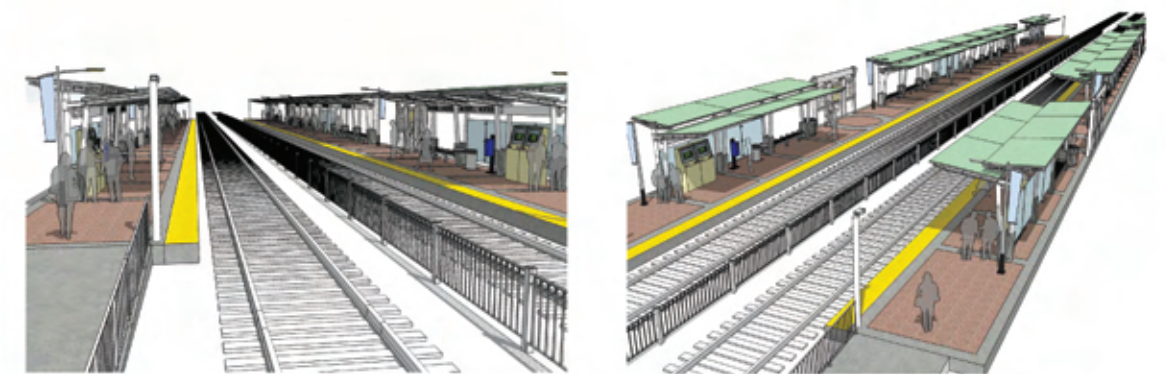

TRANSIT ORIENTED DEVELOPMENT PLANNING FOR VOLUSIA COUNTY, FL

APRIL 2008
CENTRAL FLORIDA COMMUTER RAIL - DELAND STATION